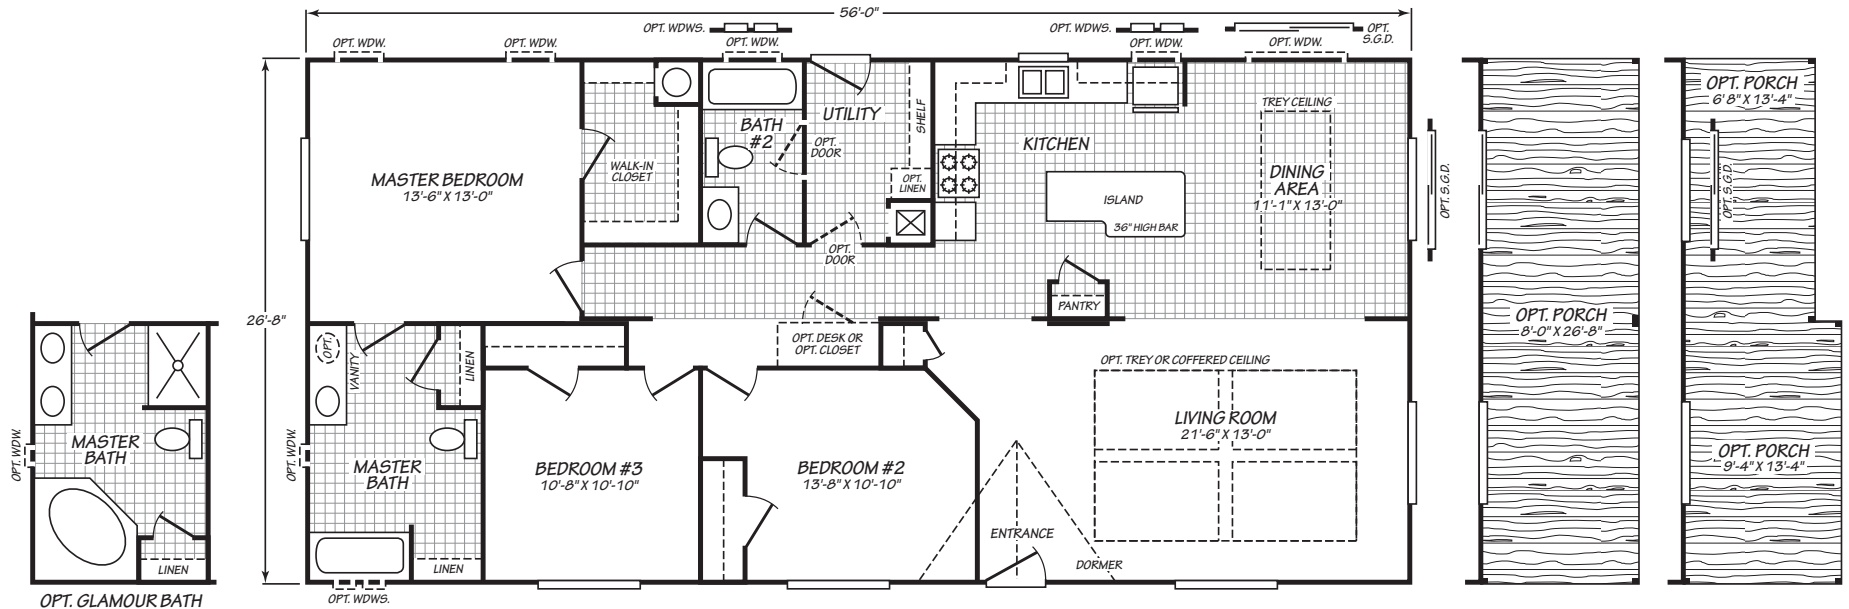

WAVERLY CREST

MODEL 28563L

3 Bedroom • 2 Bath • 1,492 Square Feet

©2017 FLEETWOOD HOMES INC. ALL RIGHTS RESERVED

Important: Because we continually update and modify our products, it is important for you to know that our brochures and literature are for illustrative purposes only. **ILLUSTRATIONS MAY SHOW OPTIONAL FEATURES.** All information contained herein may vary from the actual home we build. Dimensions are nominal length and width measurements are from exterior wall to exterior wall. We reserve the right to make changes at any time, without notice or obligation, in prices, colors, materials, specifications, features and models. Please check with your retailer for specific information about the home you select.