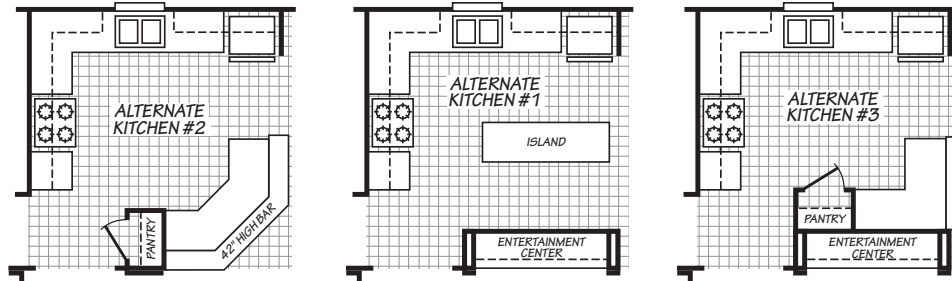

WAVERLY CREST

MODEL 28563L

3 Bedroom • 2 Bath • 1,492 Square Feet

©2017 FLEETWOOD HOMES INC. ALL RIGHTS RESERVED

Important: Because we continually update and modify our products, it is important for you to know that our brochures and literature are for illustrative purposes only. **ILLUSTRATIONS MAY SHOW OPTIONAL FEATURES.** All information contained herein may vary from the actual home we build. Dimensions are nominal length and width measurements are from exterior wall to exterior wall. We reserve the right to make changes at any time, without notice or obligation, in prices, colors, materials, specifications, features and models. Please check with your retailer for specific information about the home you select.